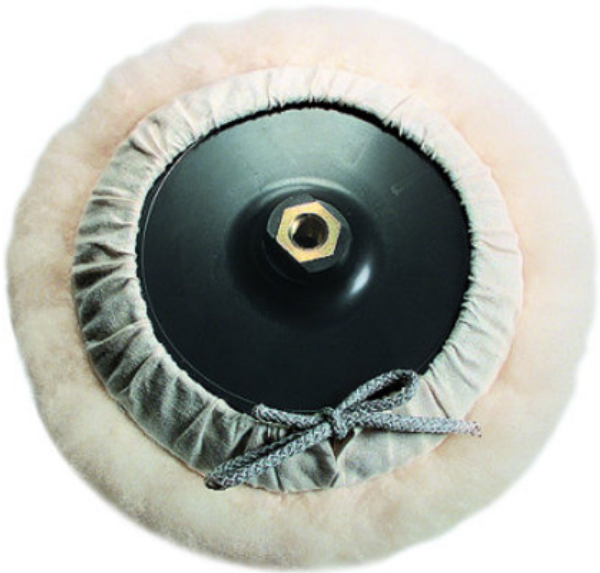

Lambskin

Order number:: 6 37 23 007 00 2

with tensioning cord

Ø 120 mm

Suitable for:

WPO 14-15 E Set (WPO 14-15 E), WPO 14-25 E (WPO 14-25 E), WPO 10-25 E Set (WPO 10-25 E)