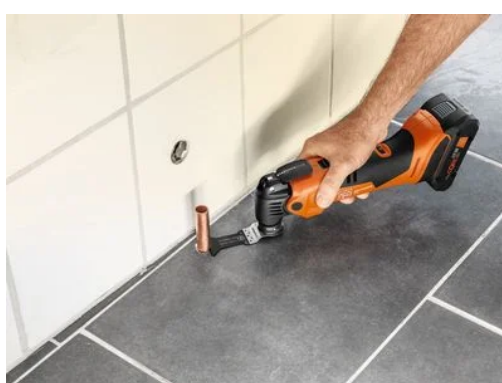

FEIN

Battery compatibility	Li-ion / ProCORE Li-ion	Sound power level LWA Uncertainty of measured value KWA	84,0 dB 3 dB
Battery interface	18 V AMPShare		
Oscillations	11,000 - 18,500 rpm	Sound peak value LpCpeak Uncertainty of measured value KpCpeak	88,4 dB 3 dB
Tool Holder	StarlockPlus		
Tool change	QuickIN		
Amplitude	2 x 1,7°		
Weight without storage battery	1.30 kg		

Application examples

Kompatibel mit AMPShare- / Bosch Professional 18 V Akkus. | Compatible with AMPShare/Bosch

Professional 18 V batteries. | Compatible avec les batteries 18 V AMPShare/Bosch Professional. | Compatible con baterías AMPShare/Bosch Professional de 18 V. | Compatibile con le batterie AMPShare / Bosch Professional da 18 V.