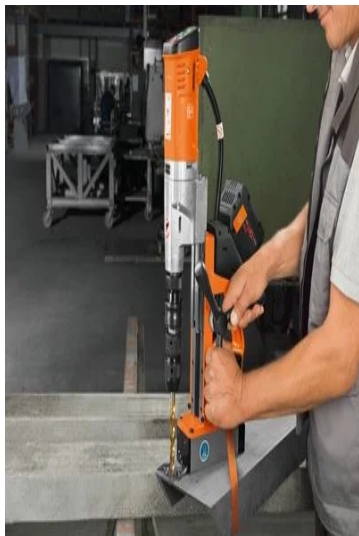

Twist drill max. Ø	18 mm
Tapping	M 14
Countersinking max. Ø	31 mm
Reaming max. Ø	18 mm
Core drill holder	3/4 in Weldon
Changing the core bit	tool-free
Stroke	135 mm
Total stroke range	260 mm
Magnetic holding power	9,000 N
Magnetic foot dimensions	195 x 70 mm
Weight without storage battery	12.20 kg

Application examples