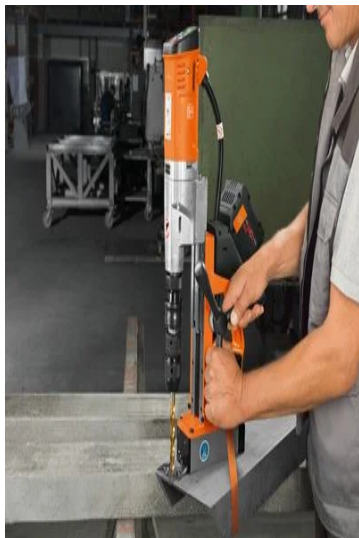

Twist drill max. Ø	18 mm
Tapping	M 14
Countersinking max. Ø	31 mm
Reaming max. Ø	18 mm
Core drill holder	3/4 in Weldon
Changing the core bit	tool-free
Stroke	135 mm
Total stroke range	260 mm
Magnetic holding power	9,000 N
Magnetic foot dimensions	195 x 70 mm
Weight without storage battery	12.20 kg

Application examples