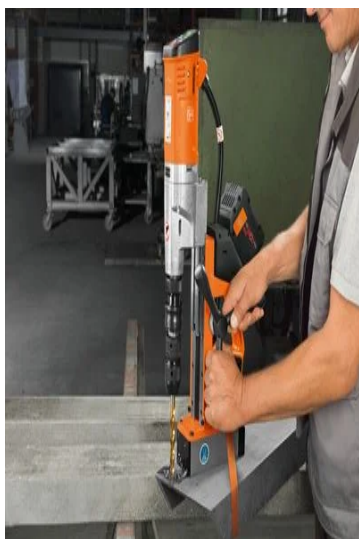

Twist drill max. Ø	18 mm
Tapping	M 14
Countersinking max. Ø	31 mm
Reaming max. Ø	18 mm
Core drill holder	3/4 in Weldon
Changing the core bit	tool-free
Stroke	135 mm
Total stroke range	260 mm
Magnetic holding power	9,000 N
Magnetic foot dimensions	195 x 70 mm
Weight without storage battery	12.20 kg

Application examples